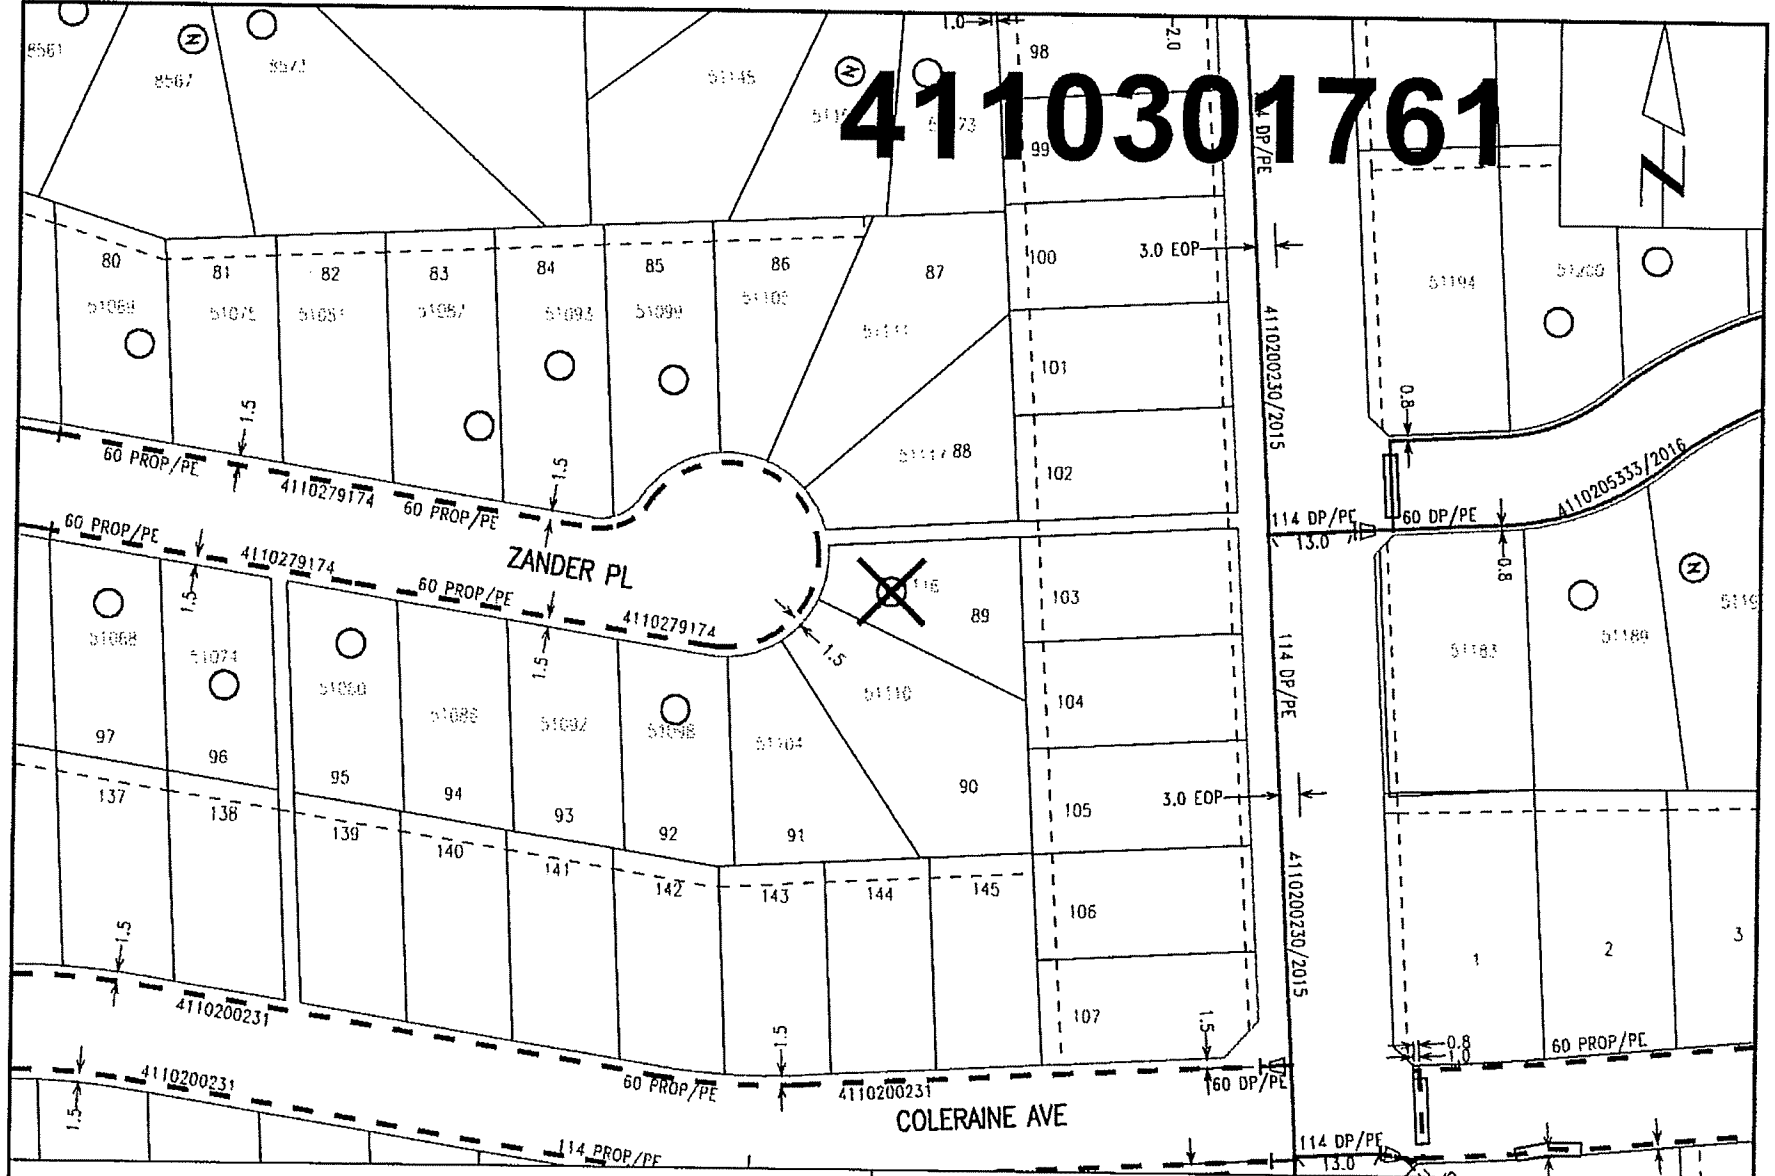

# 4110301761

<p>Nearest Intersection: Nixon Rd and Rowanna Cres. Distance from lot to intersection is 65 meters (15 degrees North of East). View Scale: 1:1000</p>	<p>51116 Zander Pl, Chilliwack Order #: 31006911 Prem #: 10090123 City Limits: Chilliwack</p>
	<p>X: 1305851080.00 Y: 469059636.00 Select autotext type 2018/06/18</p>